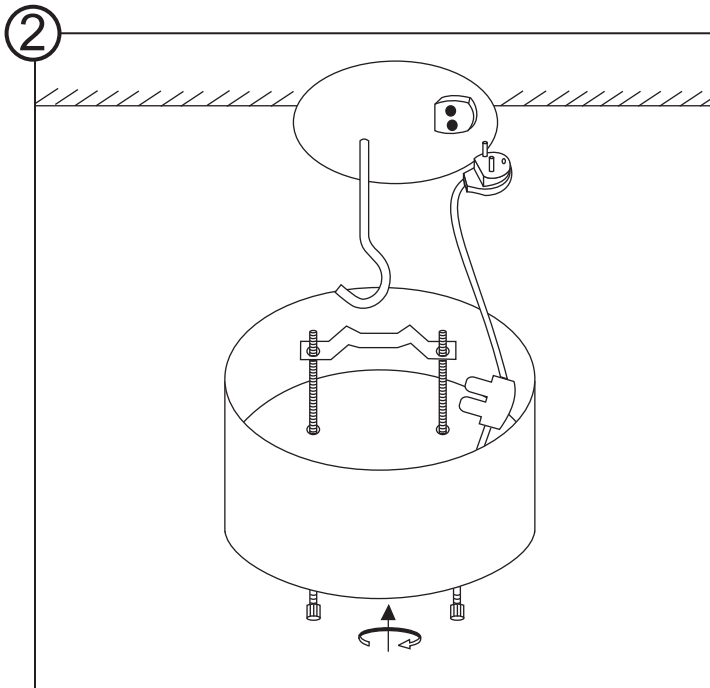

Alfa

1-Osainen kattospotti
1-Spotlight på takbricka
Single ceiling spotlight

ASENNUSOHJE

INSTALLATIONSANVISNING
INSTRUCTION MANUAL

Art.no.	Typ NR.:
FI0131	563C/1-01/09M
FI0132	563C/1-09M
FI0133	563C/1-12M

- Read this instruction carefully before commencing the installation keep this safe for future reference.
- The fitting needs to be earthed (class I).

INSTALLATION

Refer to drawings for explanation.

220-240V~ 50Hz
Max 45W, E27, R63 x 1