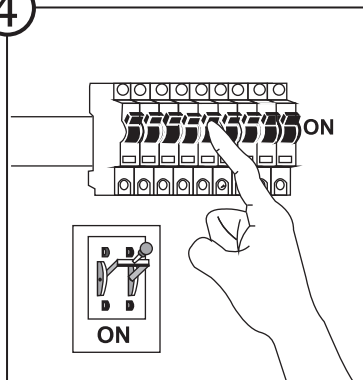

3

4

Electroline Nordic Oy

Kylvöpolku 6, 00680 Helsinki, Finland

Tel: +358 (0) 10 8328 111 Fax: +358 (0) 10 8328 209

www.heatlighting.com