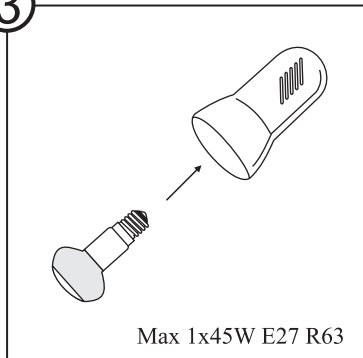

3

4

Electroline Nordic Oy

Kylvöpolku 6, 00680 Helsinki, Finland

Tel: +358 (0) 10 8328 111 Fax: +358 (0) 10 8328 209

www.heatlighting.com