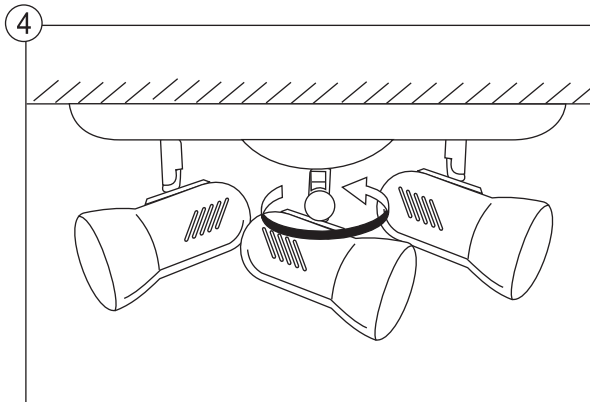

- Read this instruction carefully before commencing the installation keep this safe for future reference.
- The fitting needs to be earthed (class I).

INSTALLATION

Refer to drawings for explanation.

220-240V~ 50Hz
E27, R63, Max 3 x 45W