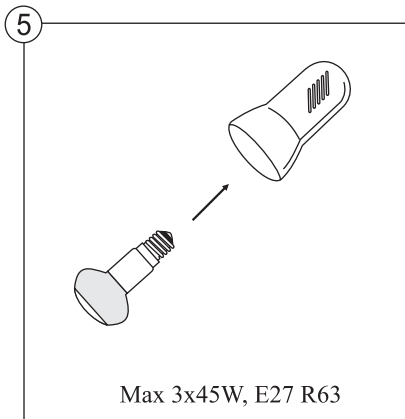

- Read this instruction carefully before commencing the installation keep this safe for future reference.
- The fitting needs to be earthed (class I).

INSTALLATION

Refer to drawings for explanation.

220-240V~ 50Hz
E27, R63, Max 3 x 45W