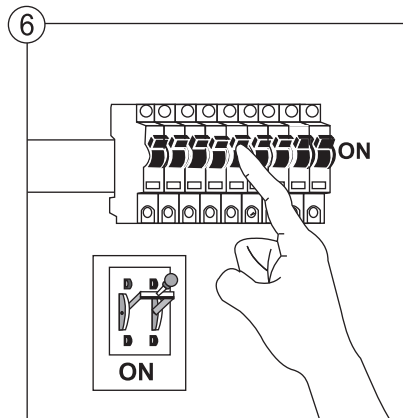

- Read this instruction carefully before commencing the installation keep this safe for future reference.
- The fitting needs to be earthed (class I).

INSTALLATION

Refer to drawings for explanation.

220-240V~ 50Hz
E27, R63, Max 3 x 45W