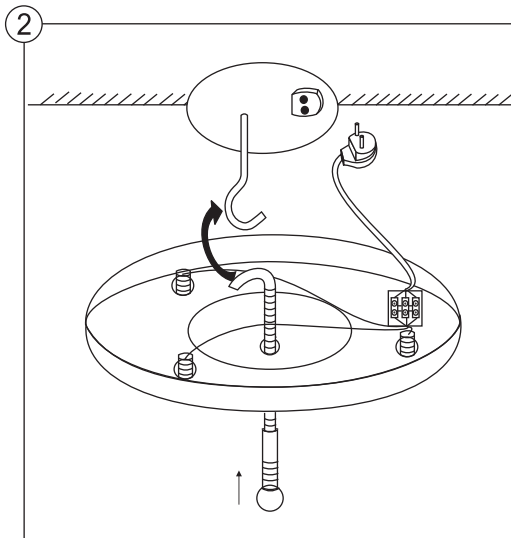

- Read this instruction carefully before commencing the installation keep this safe for future reference.
- The fitting needs to be earthed (class I).

INSTALLATION

Refer to drawings for explanation.

220-240V~ 50Hz
E27, R63, Max 3 x 45W